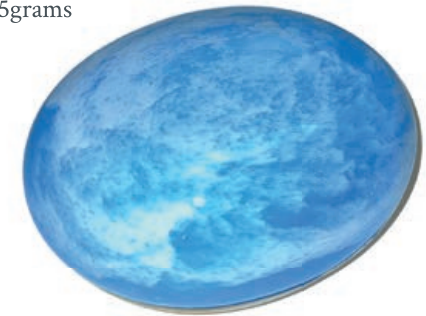

OLIVE GREEN & 24CT GOLD  
10cm long 8cm wide 3cm deep 25grams

EARTH - AQUA BLUE  
10cm long 8cm wide 3cm deep 25grams

RAINBOW  
10cm long 8cm wide 3cm deep 25grams

SOFT BLUE & 24CT GOLD  
10cm long 8cm wide 3cm deep 25grams

EARTH- RUSSET & GREY  
10cm long 8cm wide 3cm deep 25grams

SOFT PINK & 24CT GOLD  
10cm long 8cm wide 3cm deep 25grams

EARTH - AQUA BROWN  
10cm long 8cm wide 3cm deep 25grams

SUMMER SKY  
10cm long 8cm wide 3cm deep 25grams