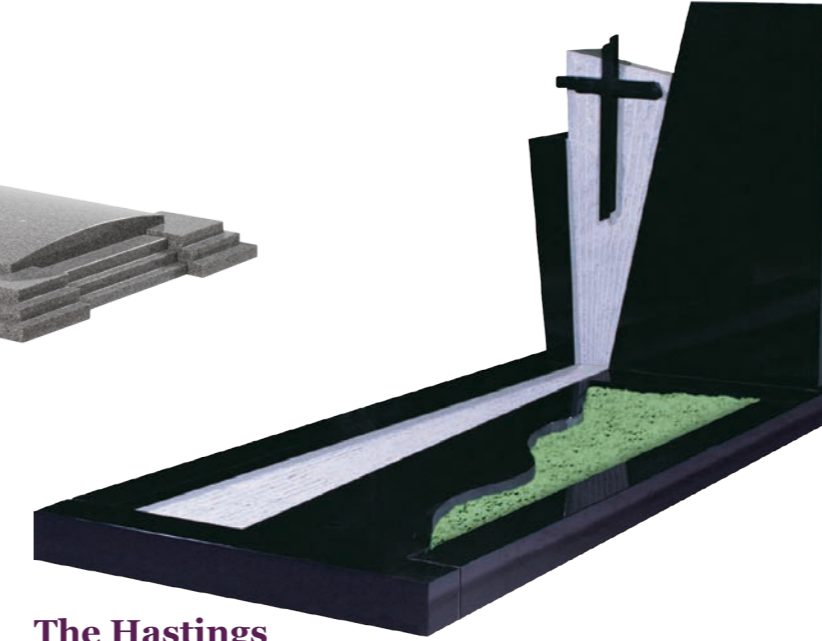

The Hastings
All polished Black
Black Cross & chisel effect
With Partial Shaped Cover Slab